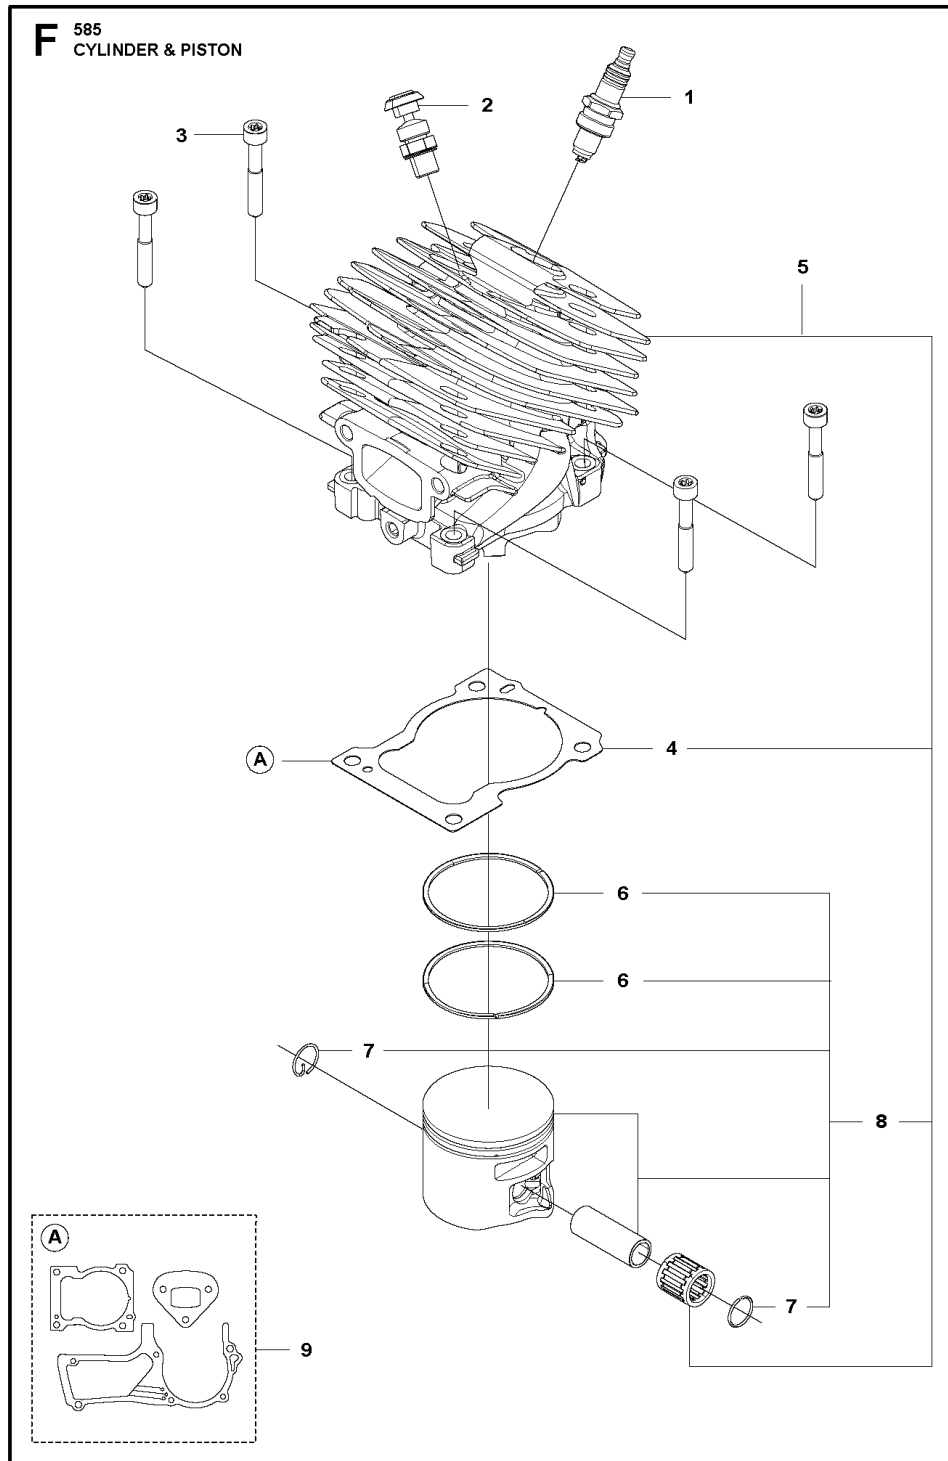

CLUTCH AND OIL PUMP

Ref.	Article N.	Description	Qty	Kit
1	598878501	CLUTCH DRUM ASSY 3/8 - 7T	1	-

Ref.	Article N.	Description	Qty	Kit
1	598878502	CLUTCH DRUM ASSY <i>0.404 - 7T</i>	1	-
2	503432001	NEEDLE HOLDER	1	-
3	501598002	RIM SPROCKET <i>3/8 - 7T</i>	1	-
3	501597902	RIM SPROCKET <i>0.404 - 7T</i>	1	-
4	503752401	WASHER	1	-
5	503272101	E-CLIP	1	-
6	599231002	CLUTCH ASSY	1	-
7	503975102	CLUTCH SPRING	3	-
8	582270105	PUMP PINION	1	-
9	589028404	OIL PUMP ASSY <i>GREY</i>	1	-
10	590119702	PUMP PISTON	1	-
11	590120101	OIL PUMP	1	-
12	576987401	OIL PRESSURE HOSE	1	-
13	526818102	SCREW ITXSCM	2	-
14	588404702	OIL HOSE	1	-
15	501544102	OIL SCREEN	1	-

CRANKSHAFT

Ref.	Article N.	Description	Qty	Kit
1	597939201	CRANKSHAFT KIT	1	-
2	599425201	NEEDLE BEARING	1	-

Ref.	Article N.	Description	Qty	Kit
3	529602301	BALL BEARING	1	-
4	584226501	SEALING RING	2	-

CYLINDER COVER

Ref.	Article N.	Description	Qty	Kit
1	597145501	CYLINDER COVER	1	-

CYLINDER PISTON

Ref.	Article N.	Description	Qty	Kit
1	574519601	SPARK PLUG	1	-
2	575276901	DECOMPRESSION VALVE	1	-

Ref.	Article N.	Description	Qty	Kit
3	596682802	SCREW	4	-
4	593219401	GASKET	1	-
5	598939403	CYLINDER KIT	1	-
6	597068301	PISTON RING	2	-
7	737441300	CIRCLIP	2	-
8	597068202	PISTON ASSY	1	-
9	597939001	GASKET KIT	1	-