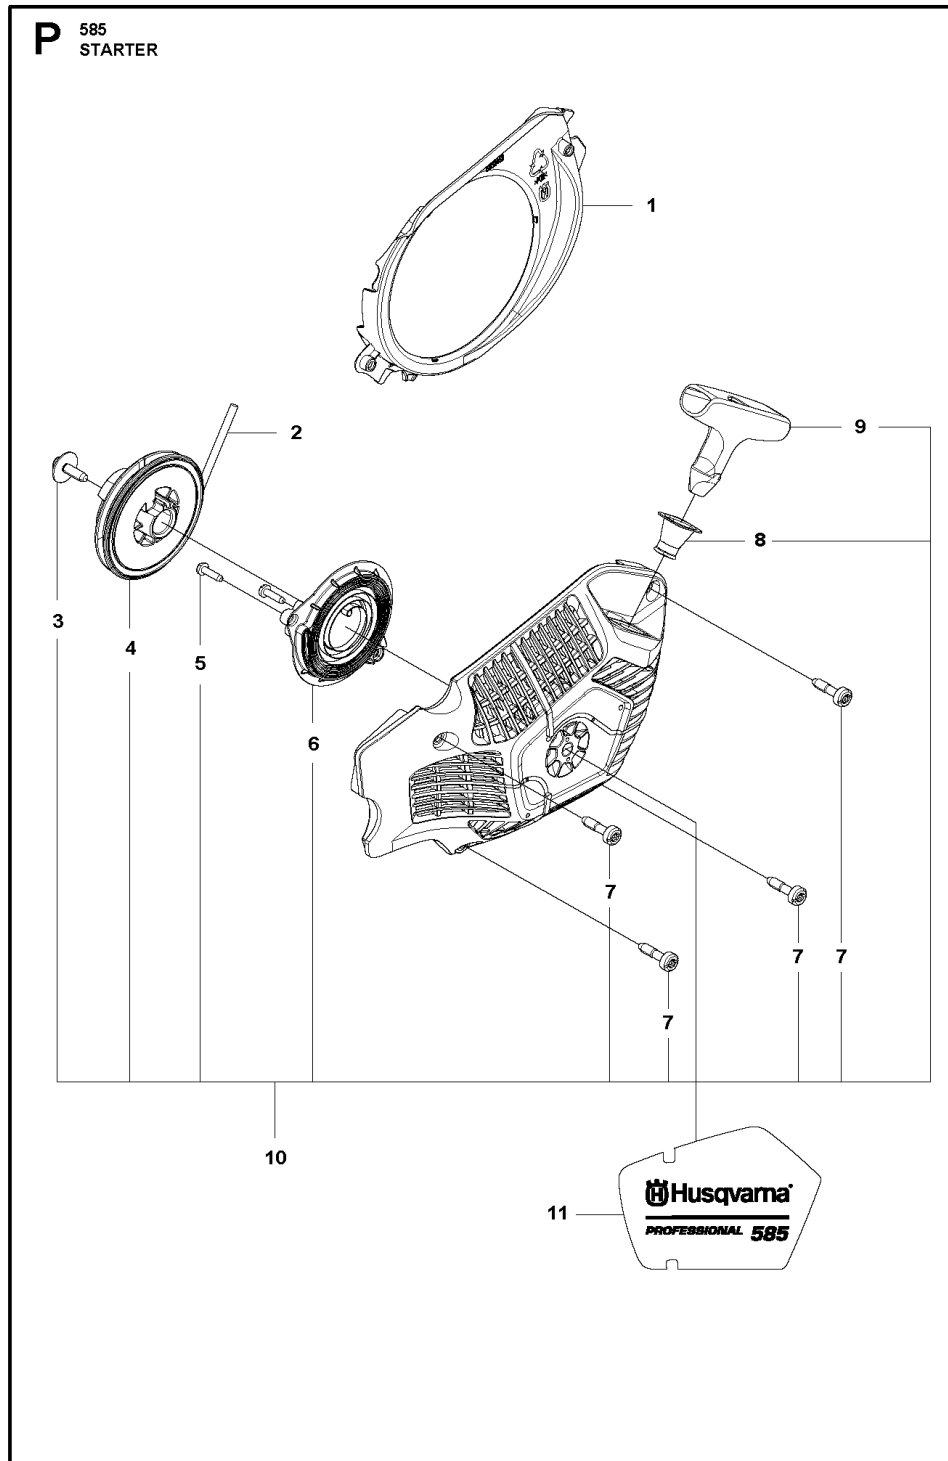

STARTER

Ref.	Article N.	Description	Qty	Kit
1	593245201	COOLING AIR CONDUCTOR	1	-
2	503432902	STARTER ROPE	1	-