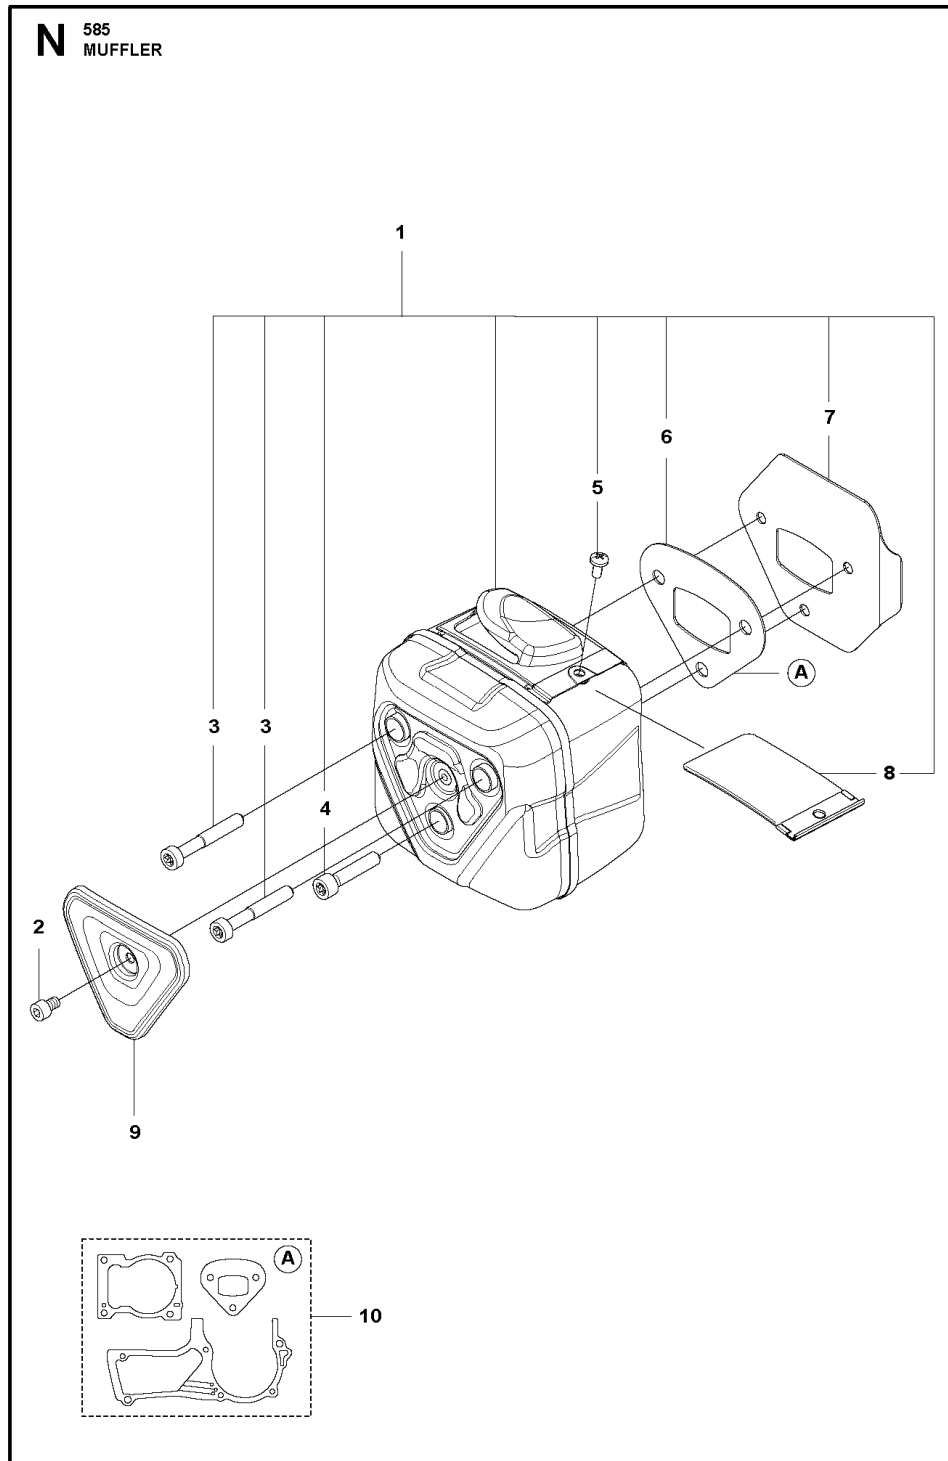

MUFFLER

Ref.	Article N.	Description	Qty	Kit
1	598429901	MUFFLER KIT	1	-
2	535330801	SCREW	1	-