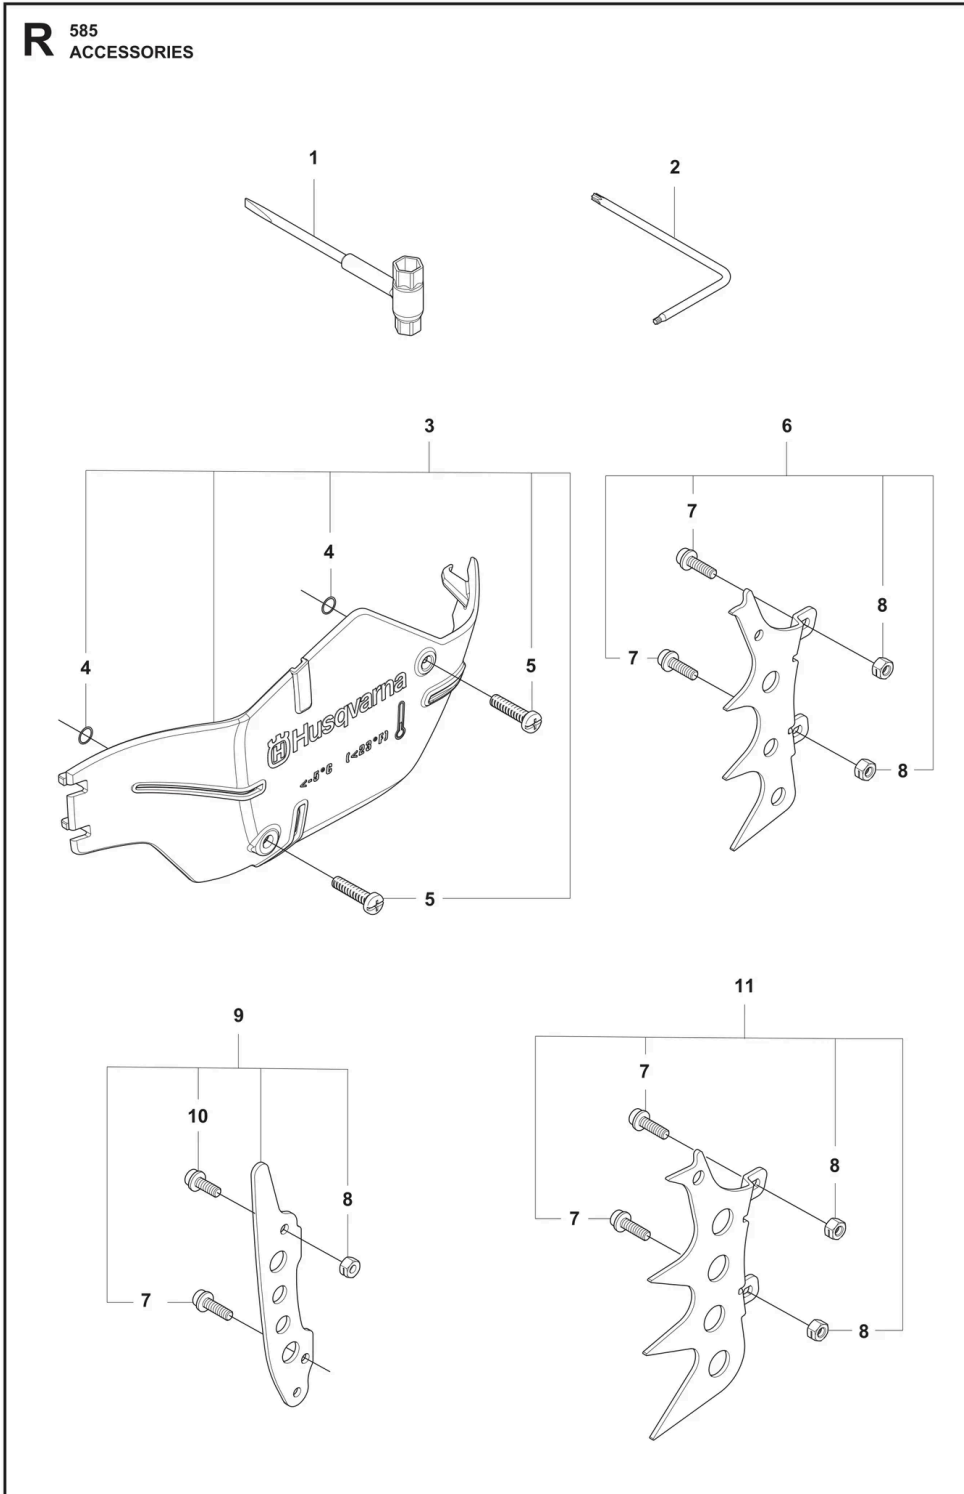

Product Catalog: /585

ACCESSORIES

Ref.	Article N.	Description	Qty	Kit
1	599289601	COMBINATION WRENCH	1	-
2	575880701	WRENCH	1	-
3	599634601	WINTER KIT	1	-
4	740420100	O-RING	2	-
5	503217016	SCREW CCRPANT	1	-
6	529592601	SPIKE	1	-
7	525755101	SCREW ITXSCFM	5	-
8	503222401	LOCK NUT	2	-
9	529717501	BUMPER	1	-
10	525755105	SCREW ITXSCFM	1	-
11	529742903	SPIKE	1	-

CLUTCH AND OIL PUMP

Ref.	Article N.	Description	Qty	Kit
1	598878501	CLUTCH DRUM ASSY 3/8 - 7T	1	-

Ref.	Article N.	Description	Qty	Kit
1	598878502	CLUTCH DRUM ASSY <i>0.404 - 7T</i>	1	-
2	503432001	NEEDLE HOLDER	1	-
3	501598002	RIM SPROCKET <i>3/8 - 7T</i>	1	-
3	501597902	RIM SPROCKET <i>0.404 - 7T</i>	1	-
4	503752401	WASHER	1	-
5	503272101	E-CLIP	1	-
6	599231002	CLUTCH ASSY	1	-
7	503975102	CLUTCH SPRING	3	-
8	582270105	PUMP PINION	1	-
9	589028404	OIL PUMP ASSY <i>GREY</i>	1	-
10	590119702	PUMP PISTON	1	-
11	590120101	OIL PUMP	1	-
12	576987401	OIL PRESSURE HOSE	1	-
13	526818102	SCREW ITXSCM	2	-
14	588404702	OIL HOSE	1	-
15	501544102	OIL SCREEN	1	-