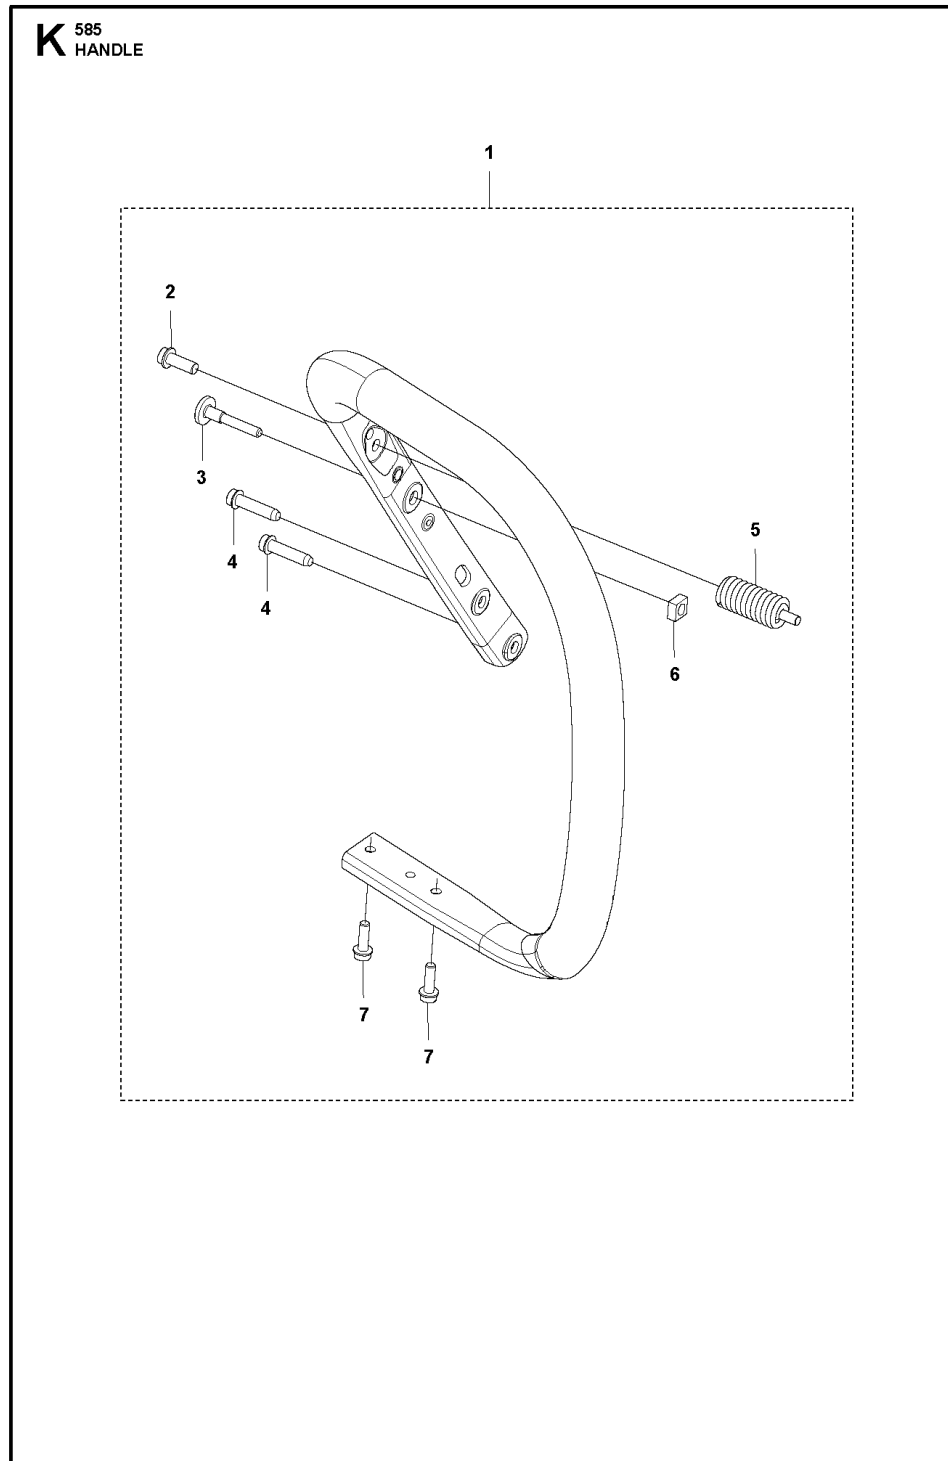

HANDLE

Ref.	Article N.	Description	Qty	Kit
1	593202801	HANDLE SYSTEM	1	-
2	522751901	SCREW ITXSCFM	1	-