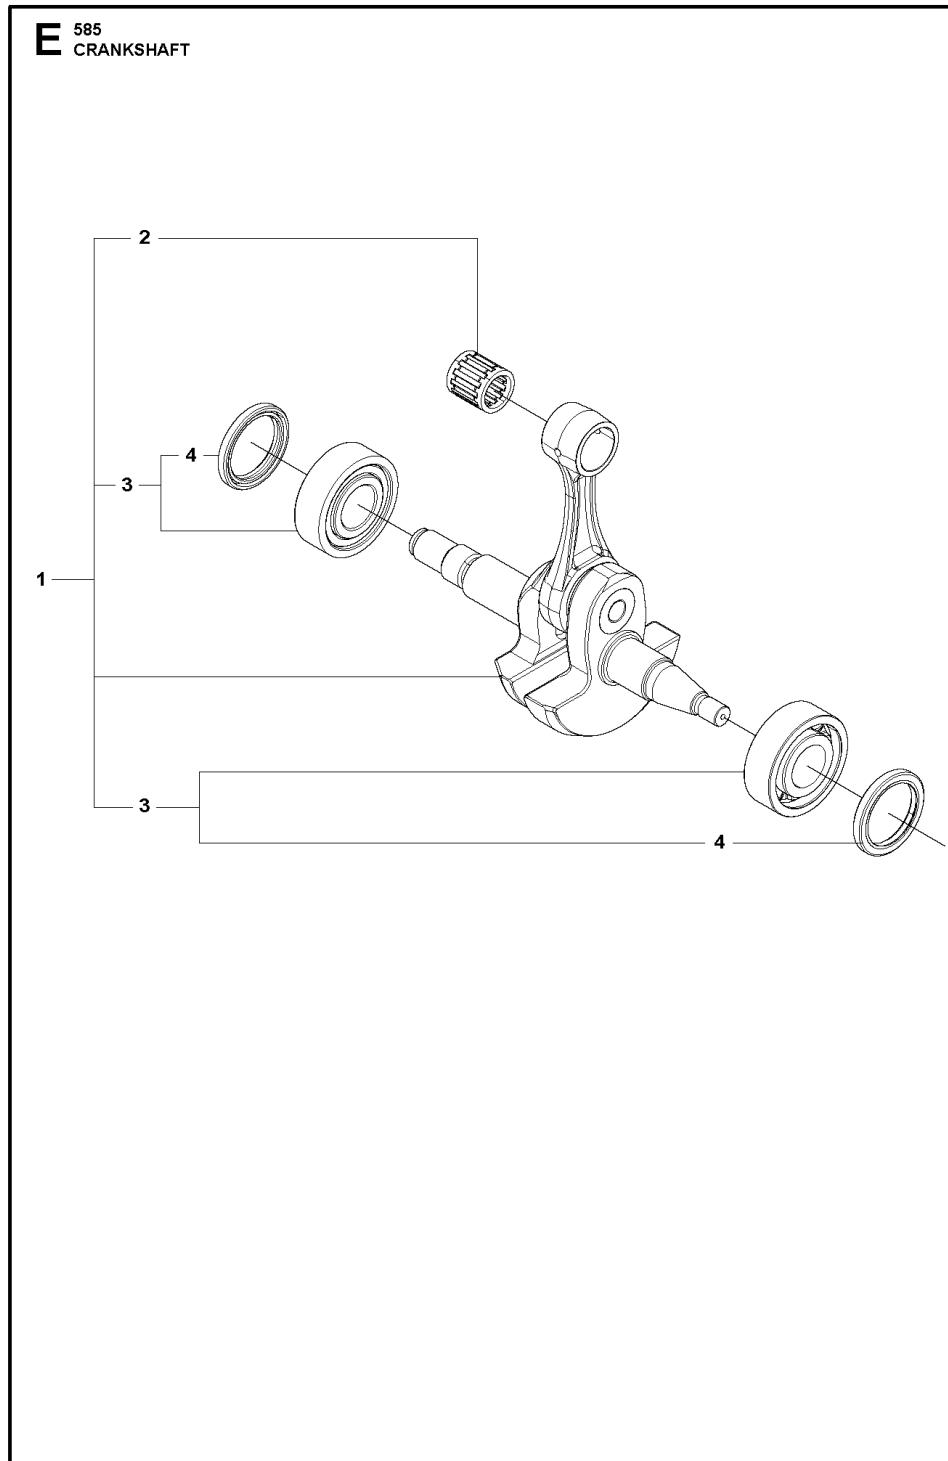

CRANKSHAFT

Ref.	Article N.	Description	Qty	Kit
1	597939201	CRANKSHAFT KIT	1	-
2	599425201	NEEDLE BEARING	1	-