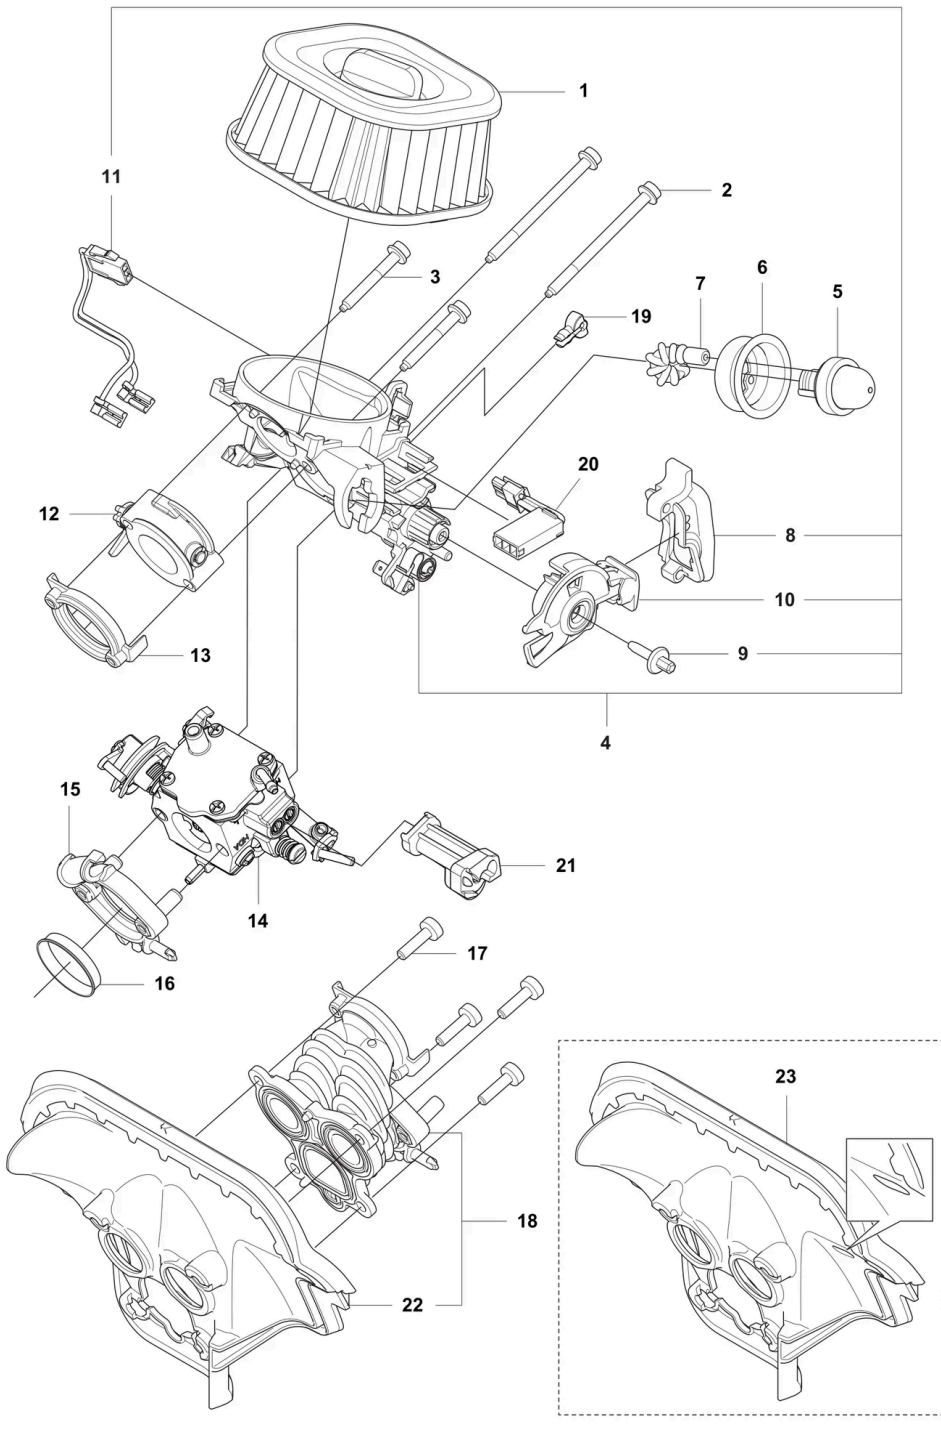

CARBURETOR AND AIR FILTER

G 585 CARBURETOR & AIRFILTER

Ref.	Article N.	Description	Qty	Kit
1	593258801	AIR FILTER ASSY <i>Non-Woven - Clear</i>	1	-