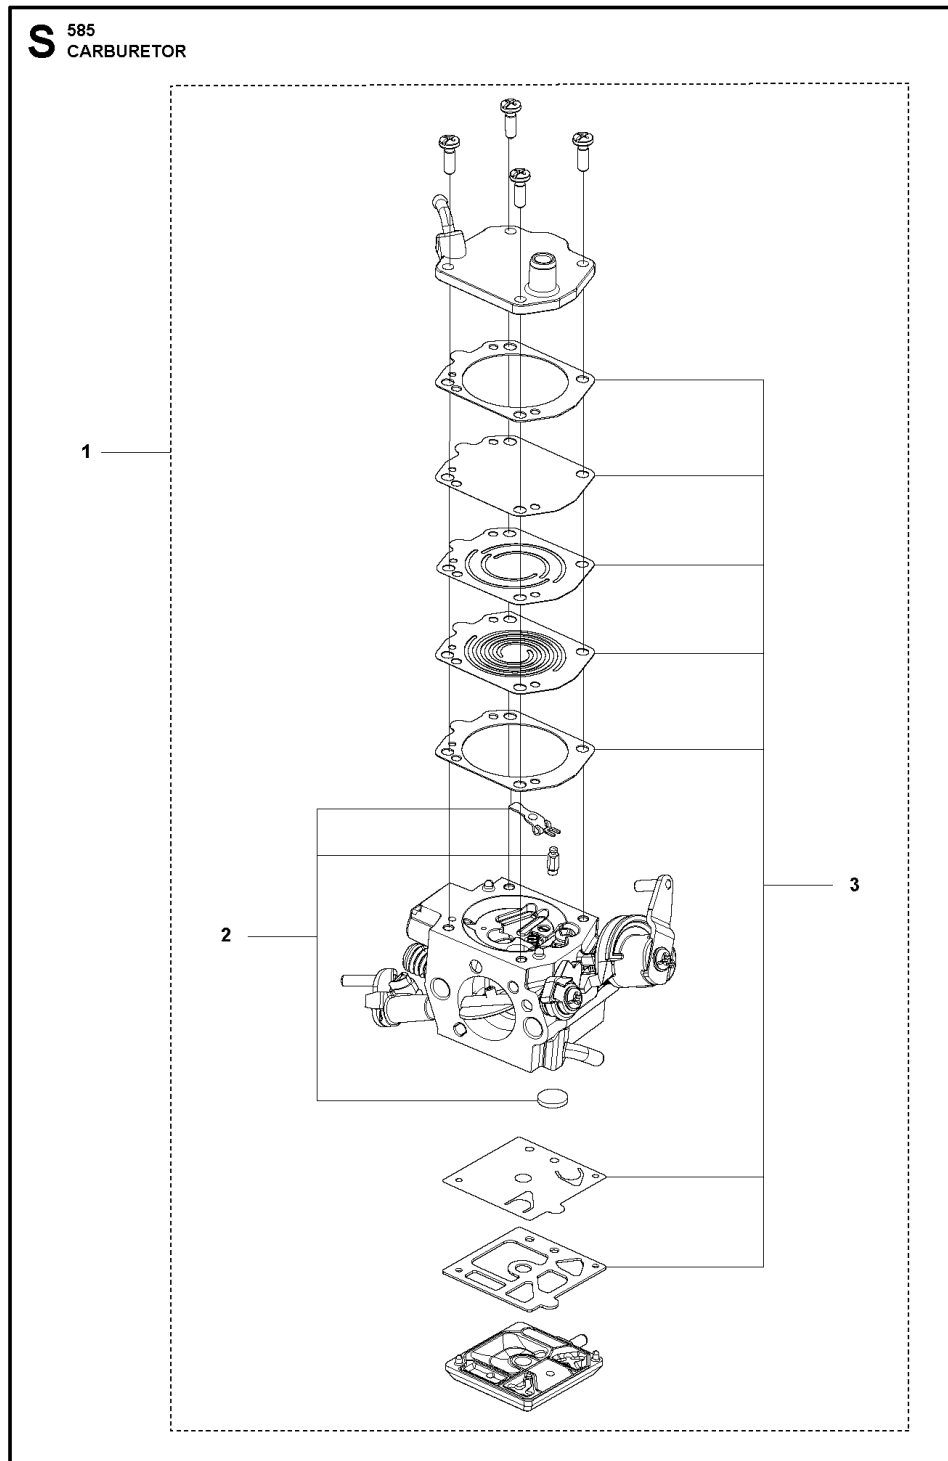

CARBURETOR DETAILS

Ref.	Article N.	Description	Qty	Kit
1	593952301	CARBURETOR HDA-351B	1	-