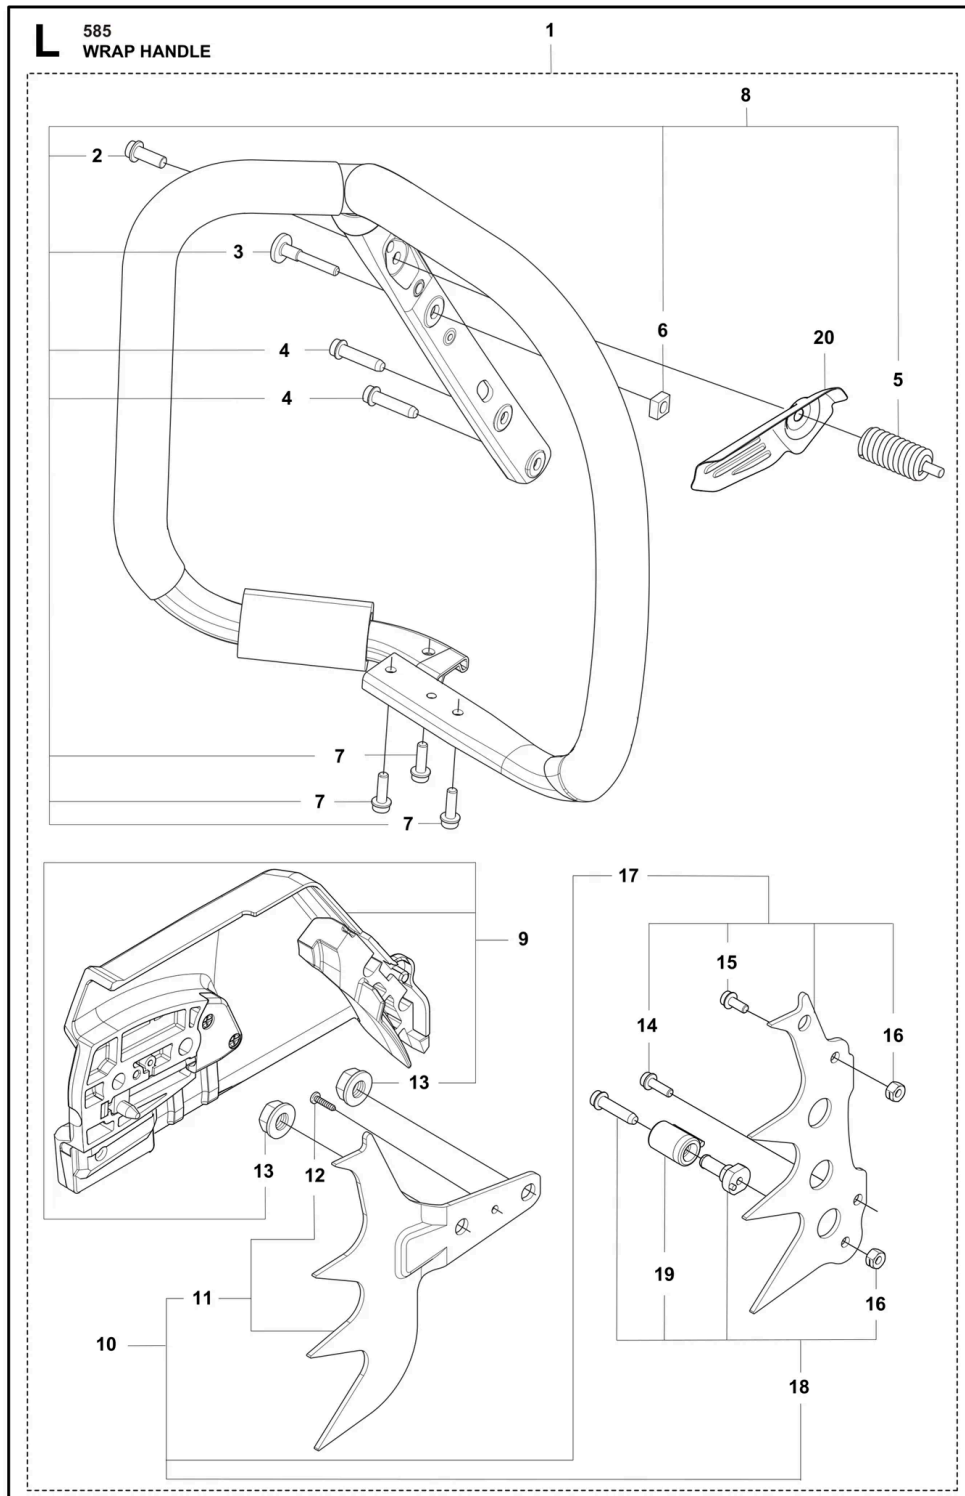

HANDLE WRAP

Ref.	Article N.	Description	Qty	Kit
1	529593904	HANDLE KIT	1	-
2	522751901	SCREW ITXSCFM	1	-