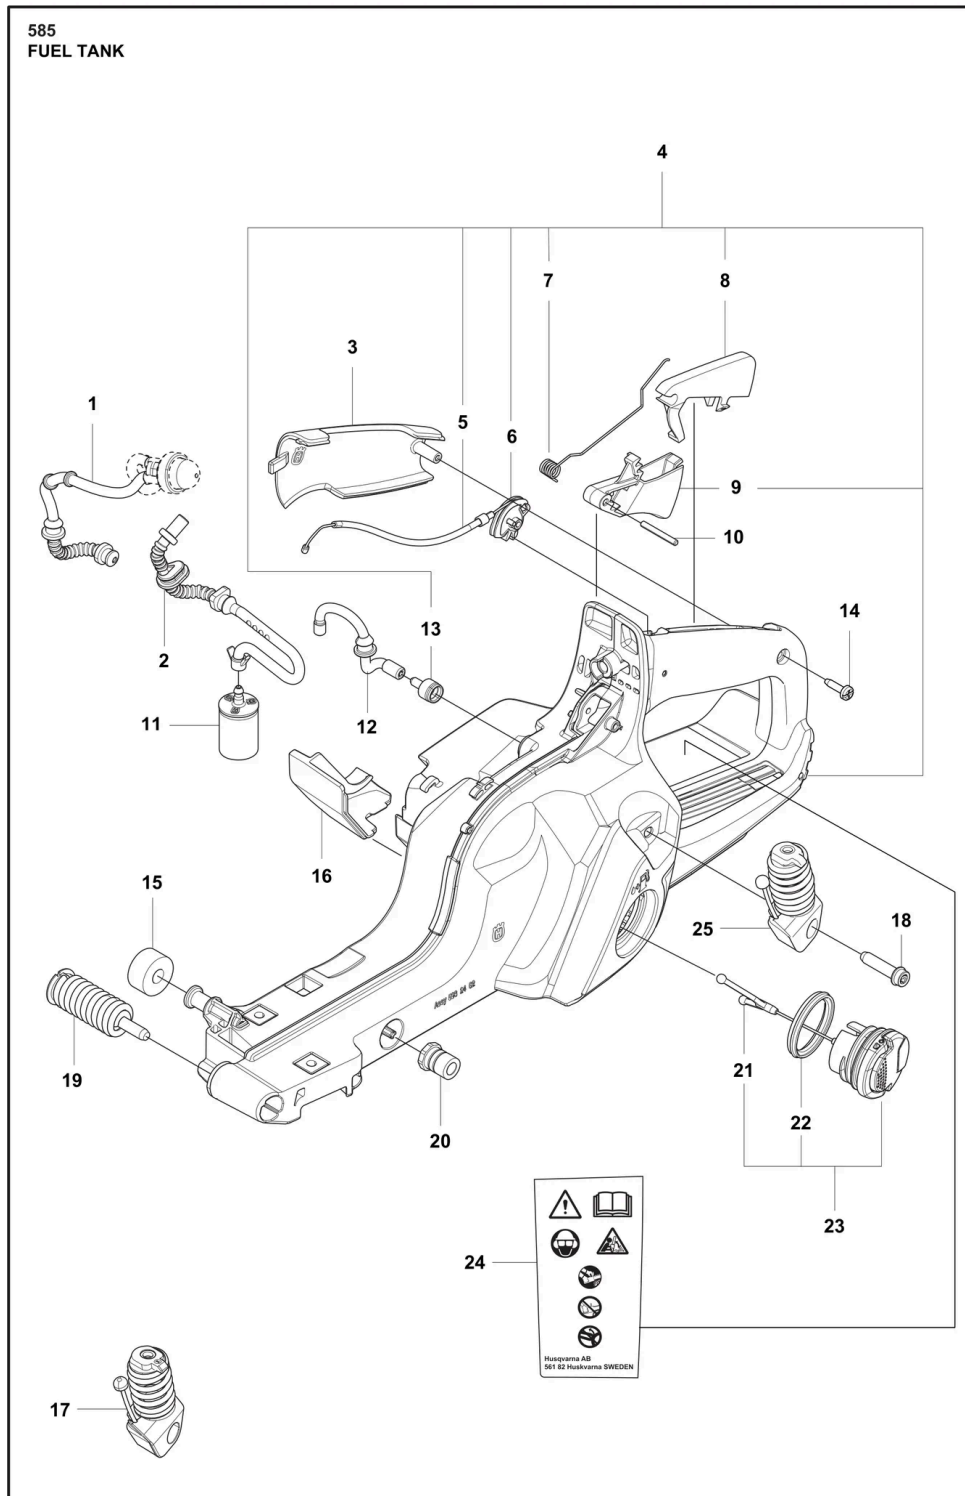

FUEL TANK

Ref.	Article N.	Description	Qty	Kit
1	593976401	FUEL HOSE	1	-
2	529578202	FUEL HOSE ASSY <i>With magnet</i>	1	-