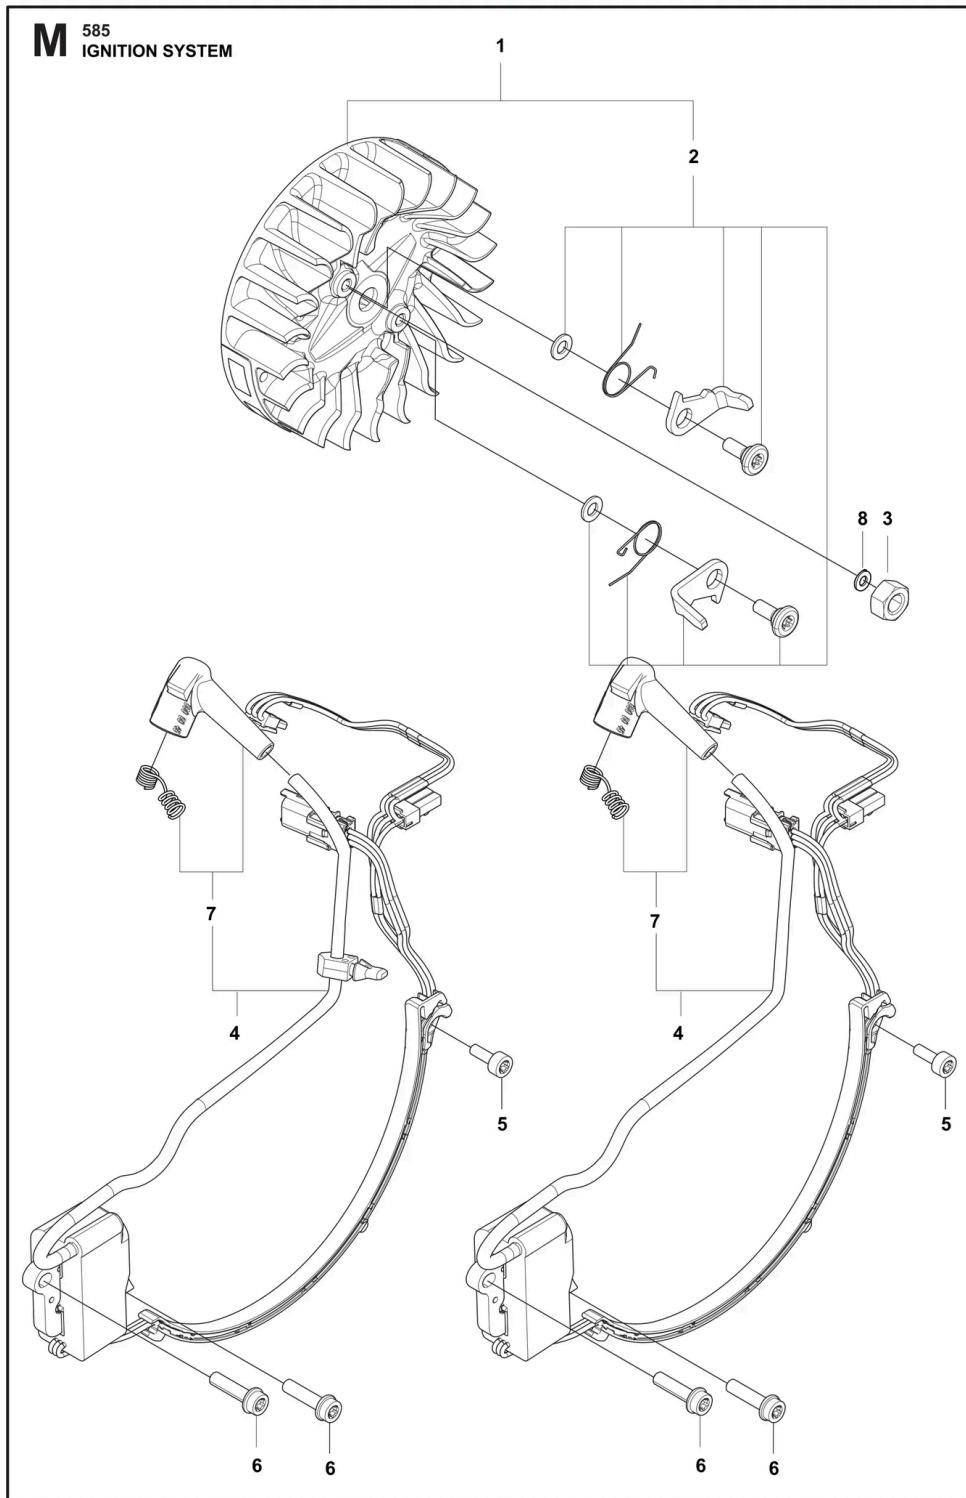

IGNITION SYSTEM

Ref.	Article N.	Description	Qty	Kit
1	593239901	FLYWHEEL ASSY	1	-
2	597960601	SCREW KIT	1	-