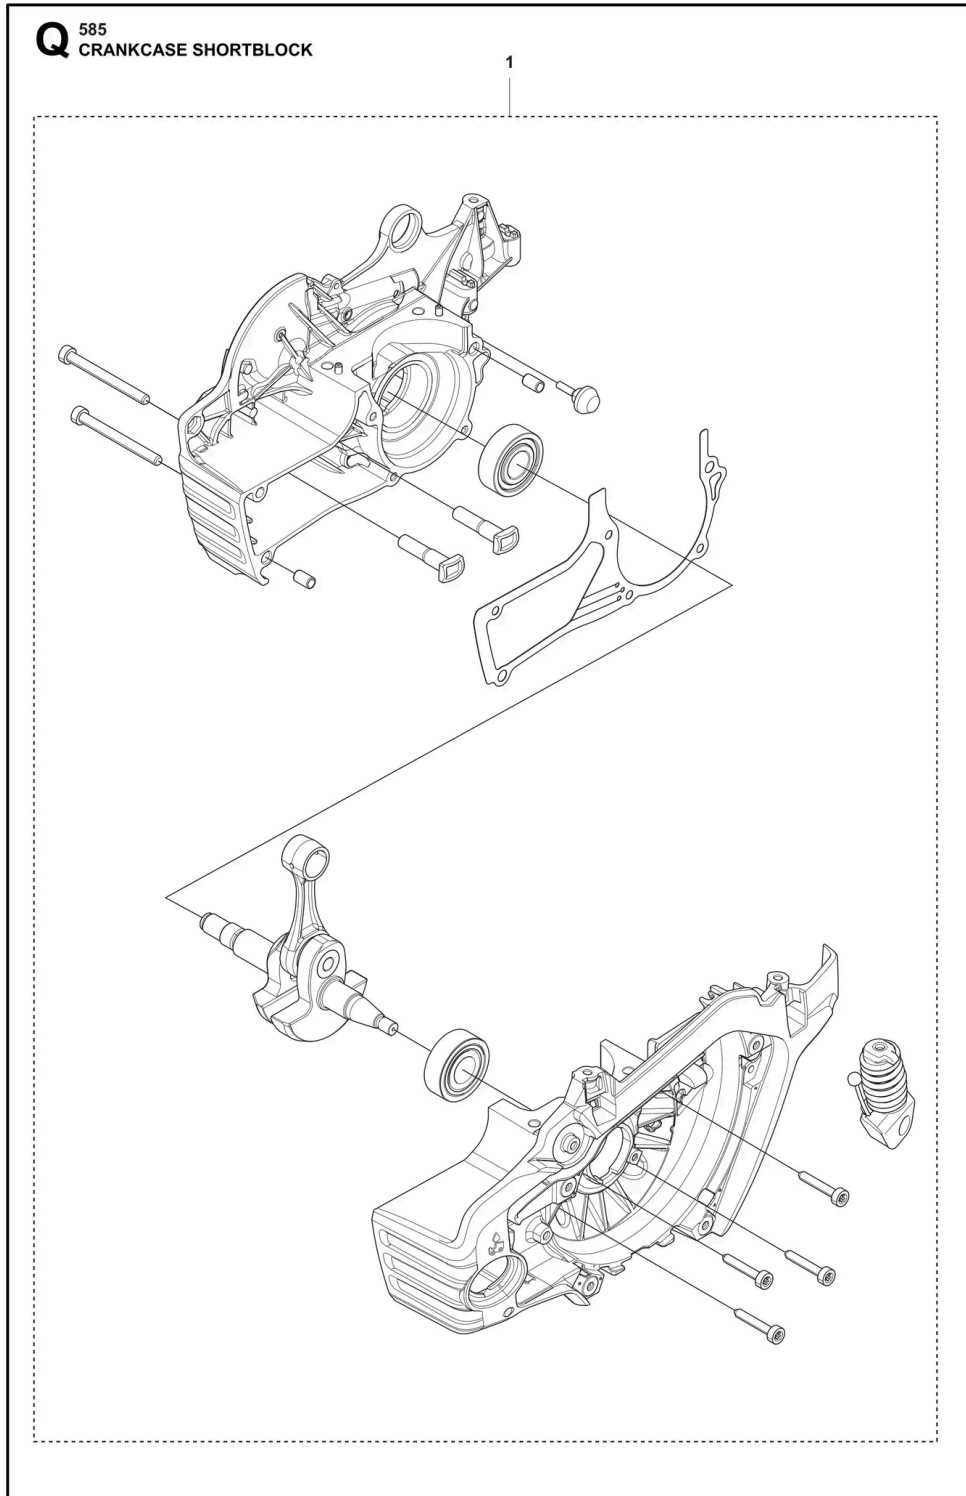

SHORT BLOCK

Ref.	Article N.	Description	Qty	Kit
1	546642702	SHORT BLOCK ASSY <i>1pcs of 593255602 Anti vibration included</i>	1	-