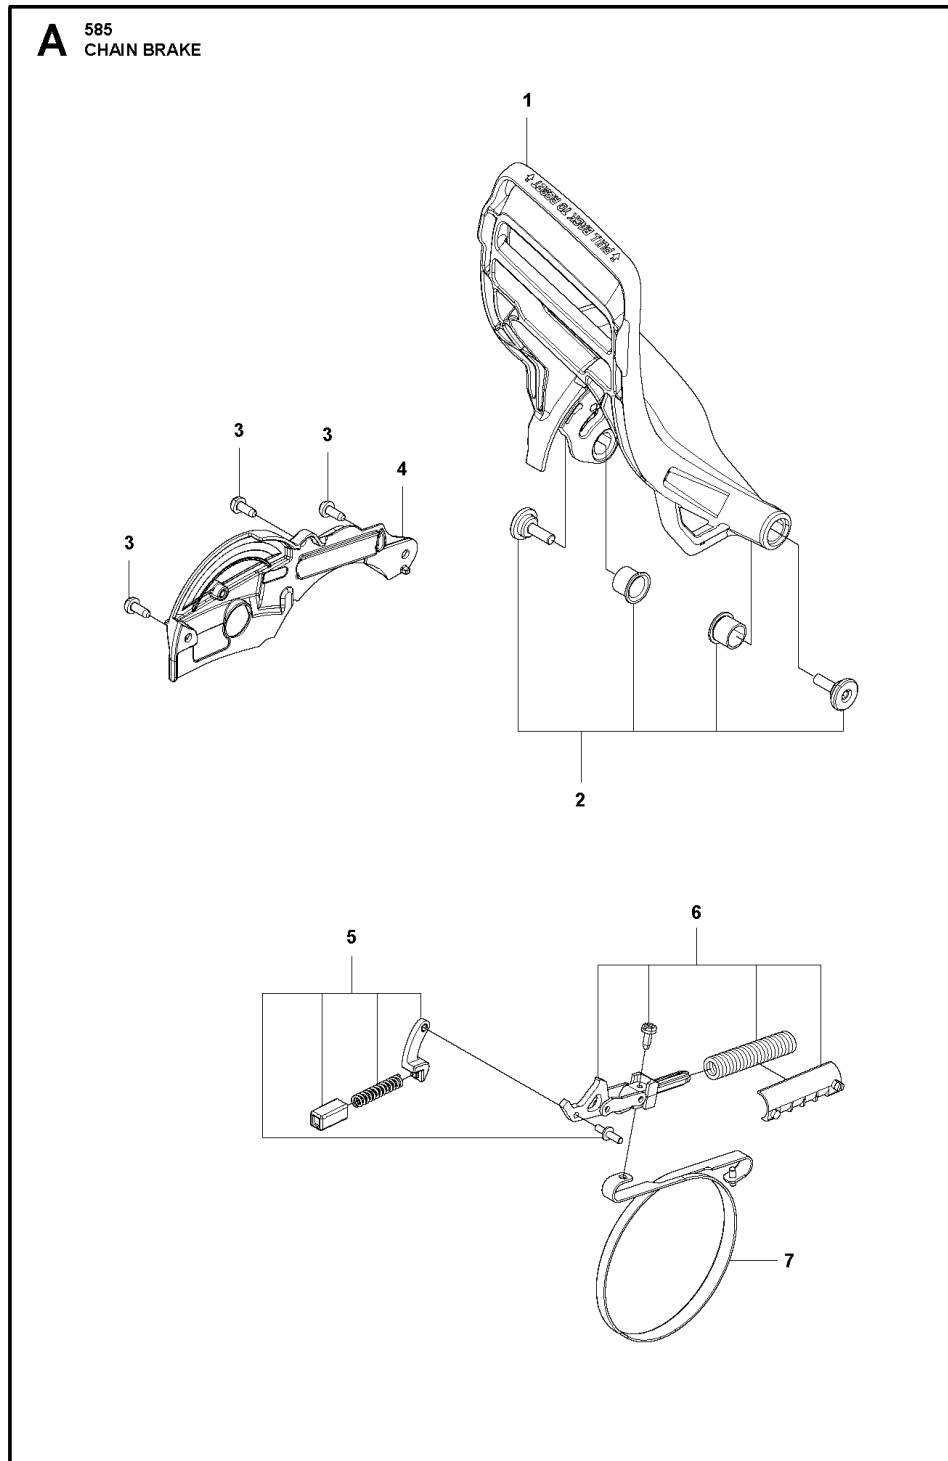

CHAIN BRAKE

Ref.	Article N.	Description	Qty	Kit
1	593243401	HAND GUARD	1	-
2	590105301	SCREW KIT	1	-