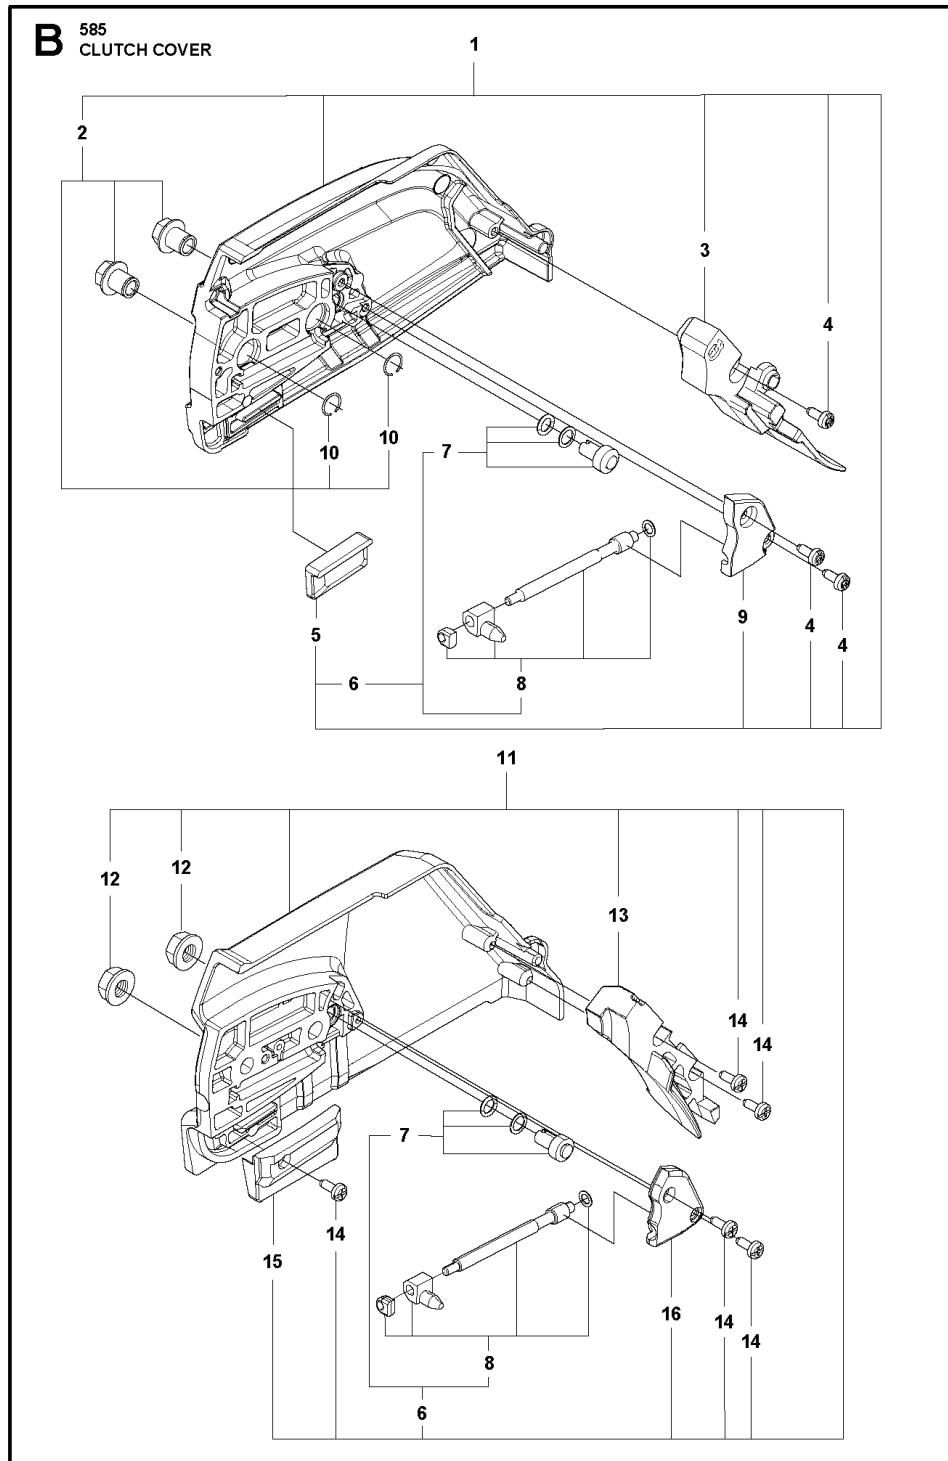

CARBURETOR DETAILS

Ref.	Article N.	Description	Qty	Kit
1	593952301	CARBURETOR HDA-351B	1	-

Ref.	Article N.	Description	Qty	Kit
1	529739401	CARBURETTOR <i>HDA-358</i>	1	-
2	529509101	REPAIR KIT	1	-
3	529508802	GASKET KIT	1	-

CHAIN BRAKE

Ref.	Article N.	Description	Qty	Kit
1	593243401	HAND GUARD	1	-
2	590105301	SCREW KIT	1	-

Ref.	Article N.	Description	Qty	Kit
3	582213301	SCREW	3	-
4	574825601	COVER	1	-
5	598826801	CATCH	1	-
6	598826701	KNEE JOINT ASSY	1	-
7	503752202	BRAKE BAND ASSY	1	-

CLUTCH AND OIL PUMP

Ref.	Article N.	Description	Qty	Kit
1	598878501	CLUTCH DRUM ASSY 3/8 - 7T	1	-

Ref.	Article N.	Description	Qty	Kit
1	598878502	CLUTCH DRUM ASSY <i>0.404 - 7T</i>	1	-
2	503432001	NEEDLE HOLDER	1	-
3	501598002	RIM SPROCKET <i>3/8 - 7T</i>	1	-
3	501597902	RIM SPROCKET <i>0.404 - 7T</i>	1	-
4	503752401	WASHER	1	-
5	503272101	E-CLIP	1	-
6	599231002	CLUTCH ASSY	1	-
7	503975102	CLUTCH SPRING	3	-
8	582270105	PUMP PINION	1	-
9	589028404	OIL PUMP ASSY <i>GREY</i>	1	-
10	590119702	PUMP PISTON	1	-
11	590120101	OIL PUMP	1	-
12	576987401	OIL PRESSURE HOSE	1	-
13	526818102	SCREW ITXSCM	2	-
14	588404702	OIL HOSE	1	-
15	501544102	OIL SCREEN	1	-

CLUTCH COVER

Ref.	Article N.	Description	Qty	Kit
1	599591702	CLUTCH COVER ASSY	1	-
2	531012901	CHAIN BRAKE <i>2pcs Unlosable nuts and 2pcs Snap rings</i>	2	-

Ref.	Article N.	Description	Qty	Kit
3	575236401	CHIP GUARD	1	-
4	526221801	SCREW CITXPANT	3	-
5	501517201	CHAIN GUIDE	1	-
6	590104701	CHAIN TENSIONER KIT	1	-
7	590105101	WORM WHEEL	1	-
8	590104801	WORM SCREW	1	-
9	576424301	COVER	1	-
10	531222801	SNAP RING	1	-
11	594907802	CLUTCH COVER ASSY <i>Wrap</i>	1	-
12	503220001	HEXAGON NUT <i>Wrap</i>	2	-
13	537174101	CHIP GUARD <i>Wrap</i>	1	-
14	525887402	SCREW CITXPANT <i>Wrap</i>	5	-
15	537043401	CHAIN GUIDE <i>Wrap</i>	1	-
16	537016801	COVER <i>Wrap</i>	1	-