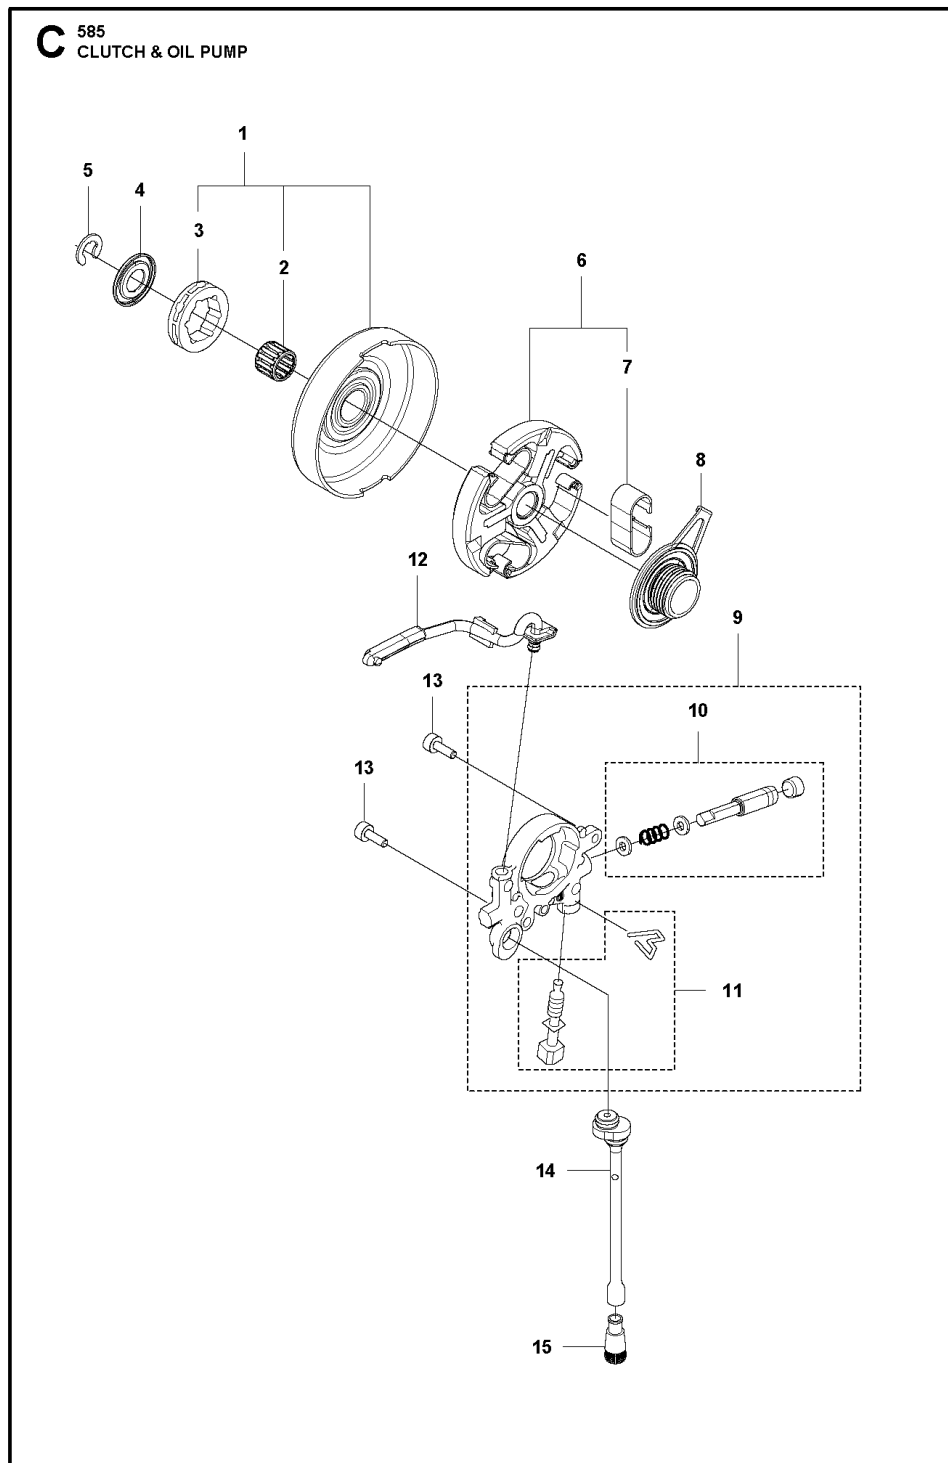

Product Catalog: /585

ACCESSORIES

Ref.	Article N.	Description	Qty	Kit
1	599289601	COMBINATION WRENCH	1	-
2	575880701	WRENCH	1	-
3	599634601	WINTER KIT	1	-
4	740420100	O-RING	2	-
5	503217016	SCREW CCRPANT	1	-
6	529592601	SPIKE	1	-
7	525755101	SCREW ITXSCFM	5	-
8	503222401	LOCK NUT	2	-
9	529717501	BUMPER	1	-
10	525755105	SCREW ITXSCFM	1	-
11	529742903	SPIKE	1	-

CARBURETOR DETAILS

Ref.	Article N.	Description	Qty	Kit
1	593952301	CARBURETOR HDA-351B	1	-

Ref.	Article N.	Description	Qty	Kit
1	529739401	CARBURETTOR <i>HDA-358</i>	1	-
2	529509101	REPAIR KIT	1	-
3	529508802	GASKET KIT	1	-

CHAIN BRAKE

Ref.	Article N.	Description	Qty	Kit
1	593243401	HAND GUARD	1	-
2	590105301	SCREW KIT	1	-

Ref.	Article N.	Description	Qty	Kit
3	582213301	SCREW	3	-
4	574825601	COVER	1	-
5	598826801	CATCH	1	-
6	598826701	KNEE JOINT ASSY	1	-
7	503752202	BRAKE BAND ASSY	1	-

CLUTCH AND OIL PUMP

Ref.	Article N.	Description	Qty	Kit
1	598878501	CLUTCH DRUM ASSY 3/8 - 7T	1	-

Ref.	Article N.	Description	Qty	Kit
1	598878502	CLUTCH DRUM ASSY <i>0.404 - 7T</i>	1	-
2	503432001	NEEDLE HOLDER	1	-
3	501598002	RIM SPROCKET <i>3/8 - 7T</i>	1	-
3	501597902	RIM SPROCKET <i>0.404 - 7T</i>	1	-
4	503752401	WASHER	1	-
5	503272101	E-CLIP	1	-
6	599231002	CLUTCH ASSY	1	-
7	503975102	CLUTCH SPRING	3	-
8	582270105	PUMP PINION	1	-
9	589028404	OIL PUMP ASSY <i>GREY</i>	1	-
10	590119702	PUMP PISTON	1	-
11	590120101	OIL PUMP	1	-
12	576987401	OIL PRESSURE HOSE	1	-
13	526818102	SCREW ITXSCM	2	-
14	588404702	OIL HOSE	1	-
15	501544102	OIL SCREEN	1	-