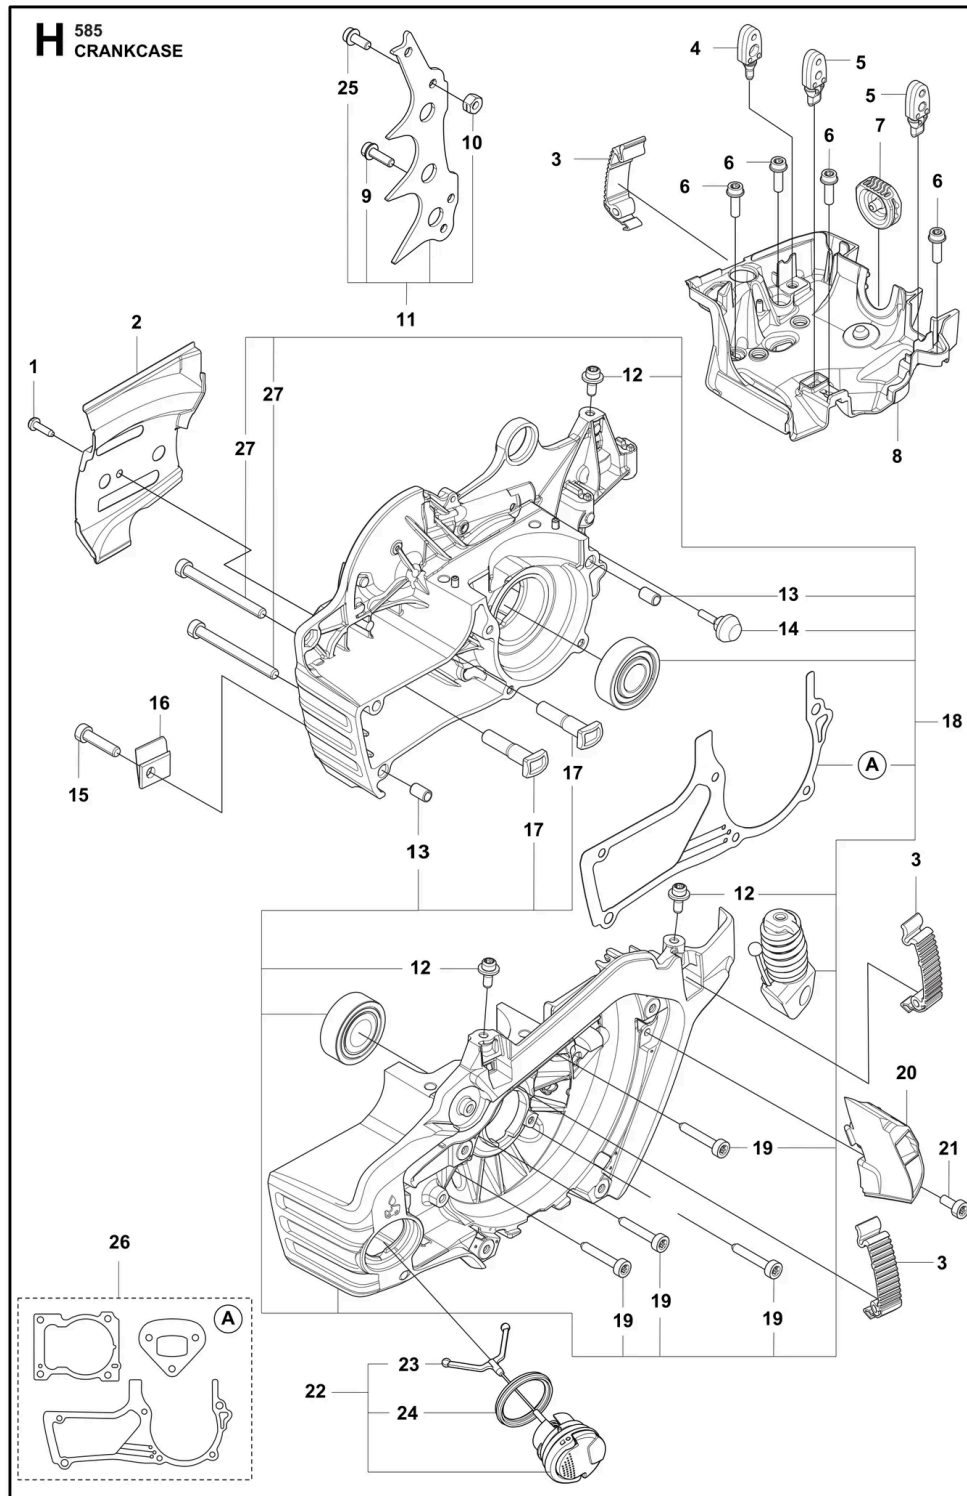

CRANKCASE

Ref.	Article N.	Description	Qty	Kit
1	526221801	SCREW CITXPANT	1	-
2	575616301	CHAIN GUIDE PLATE	1	-